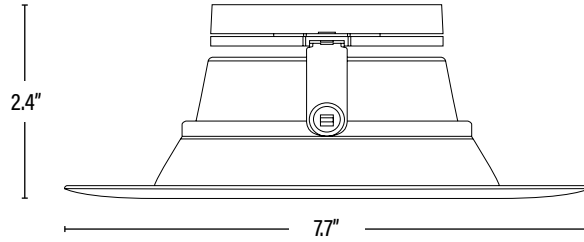

Manufactured by P.Q.L., Inc. • Visit www.energystar.gov to confirm qualification. • Published lumens on LED products are approximate and may vary slightly.

CR5155 XTREME DUTY • 7YR LED 6" RETROFIT CAN

DIMENSIONS (Inches)

Length	2.4"
Width/Diameter	7.7"
Weight (Lbs)	--

Line drawings may not be to scale and are for general reference only.

PACKAGING		UPC	DIMENSIONS (LxWxH)	GROSS WEIGHT (Lbs)
Master Carton	12	10811768027034	--	--
Individual Box	1	811768027037	--	--
Country of Origin	China			
HS Tariff	8539.50.0020			