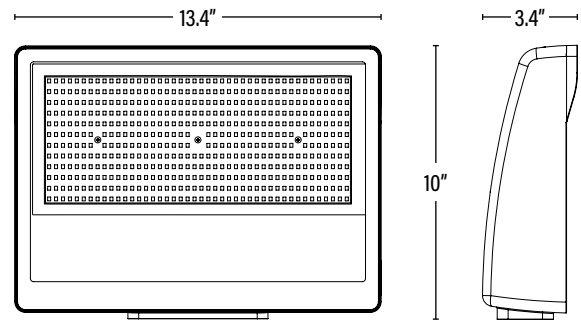

CFLX20 XTREME DUTY • 7YR LED SPEC-SELECT™ FLOOD LIGHT

ITEM INFORMATION

DIMENSIONS (Inches)	
Length	13.4"
Width	3.4"
Height	10"
Weight (Lbs)	--

PACKAGING	UPC	DIMENSIONS (LxWxH)	GROSS WEIGHT (Lbs)	
Master Carton	1	811768021752	16.3" x 5.2" x 11.9"	--
Country of Origin	China			
HS Tariff	9405.11.6020			